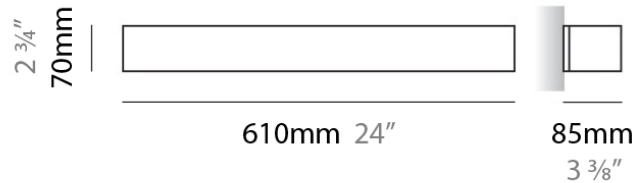

TOY SURFACE

D83141

GENERAL

Series: Toy
Brand: Panzeri
Division: Design
Mounting Type: Surface
Mounting Location: Wall
Subcategory: Ambient

PHYSICAL

Shape: Rectangle
Length (mm): 610
Length (in): 24
Height (mm): 70
Height (in): 2 3/4
Extension (mm): 85
Extension (in): 3 3/8
Light Distribution: Direct / Indirect
Weight (kg): 2.7
Weight (lbs): 6
Diffuser: Frost White Glass
Fixture Finish: SST
Fixture Material: Metal

ELECTRICAL

Number of Lamps: 1
Lamp Type: LED Retrofit / CFL
Bulb Included: Bulb Not Included
Total Output Wattage (W): 30 / 55
Max. Wattage Per Lamp (W): 30 / 55
Lamp Base: GX24-q3
Driver Included: Yes
Driver Type: Ballast - 120Vac - Non-dimming
Input Voltage (V): 120

LED

OPTICAL

RATINGS AND CERTIFICATIONS

Certified By: CSA Certified to UL and CSA Standards
IP rating: IP40