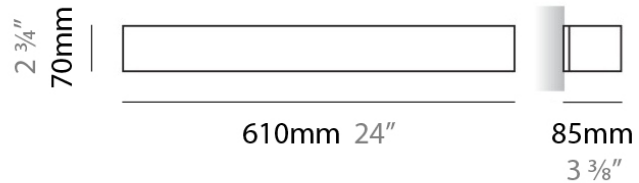

PROJECT	_____
TYPE	_____
NOTES	_____
QUANTITY	_____
DATE	_____

TOY SURFACE

D83140

GENERAL

Series: Toy
Brand: Panzeri
Division: Design
Mounting Type: Surface
Mounting Location: Wall
Subcategory: Ambient

PHYSICAL

Shape: Rectangle
Length (mm): 610
Length (in): 24
Height (mm): 70
Height (in): 2 3/4
Extension (mm): 85
Extension (in): 3 3/8
Light Distribution: Direct / Indirect
Weight (kg): 2.7
Weight (lbs): 6
Diffuser: Frost White Glass
Fixture Finish: WHI
Fixture Material: Metal

ELECTRICAL

Number of Lamps: 1
Lamp Type: LED Retrofit / CFL
Bulb Included: Bulb Not Included
Total Output Wattage (W): 26 / 55
Max. Wattage Per Lamp (W): 26 / 55
Lamp Base: 2GX13
Dimming: Non-Dimmable
Driver Included: Yes
Driver Location: Integrated
Driver Type: Ballast - Universal - Non-dimming
Input Voltage (V): 120 - 277

LED

OPTICAL

RATINGS AND CERTIFICATIONS

Certified By: CSA Certified to UL and CSA Standards
IP rating: IP40