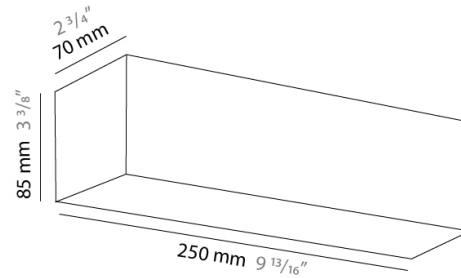

TOY SURFACE

D83281-PSS

GENERAL

Series: Toy _____

Brand: Panzeri _____

Division: Design _____

Mounting Type: Surface _____

Mounting Location: Wall _____

PHYSICAL

Shape: Rectangle _____

Length (mm): 250 _____

Length (in): 9 ¹³/₁₆ _____

Height (mm): 70 _____

Height (in): 2 ³/₄ _____

Extension (mm): 85 _____

Extension (in): 3 ³/₈ _____

Light Distribution: Direct / Indirect _____

Weight (kg): 0.82 _____

Weight (lbs): 1.8 _____

Diffuser: Frost White Glass _____

Fixture Material: Metal _____

ELECTRICAL

Lamp Type: LED _____

Input Wattage (W): 13 _____

Total Output Wattage (W): 12 _____

Driver Included: Yes _____

Driver Location: Integrated _____

Driver Type: Integral LED driver, 700mA (Dimming and 277V options available with remote driver sold separately) _____

LED

Color Temperature (°K): 3000 _____

Max. Delivered Lumen (lm): 938 _____

CRI: >80 CRI _____

OPTICAL

RATINGS AND CERTIFICATIONS

Certified By: CSA Certified to UL and CSA Standards _____

IP rating: IP20 _____