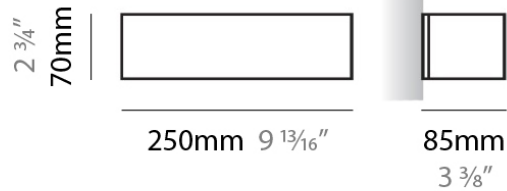

TOY SURFACE

D83137

GENERAL

Series: Toy
Brand: Panzeri
Division: Design
Mounting Type: Surface
Mounting Location: Wall
Subcategory: Ambient

PHYSICAL

Shape: Rectangle
Length (mm): 250
Length (in): 9 ⁷/₁₆"
Height (mm): 70
Height (in): 2 ³/₄"
Extension (mm): 85
Extension (in): 3 ¹/₄"
Light Distribution: Direct / Indirect
Weight (kg): 0.9
Weight (lbs): 2
Diffuser: Frost White Glass
Fixture Finish: WHI
Fixture Material: Metal

ELECTRICAL

Number of Lamps: 1
Lamp Type: CFL
Bulb Included: Bulb Not Included
Total Output Wattage (W): 26
Max. Wattage Per Lamp (W): 26
Lamp Base: GX24-q3
Dimming: Non-Dimmable
Driver Included: Yes
Driver Type: Ballast - 120Vac - Non-dimming
Input Voltage (V): 120

LED

OPTICAL

RATINGS AND CERTIFICATIONS

Certified By: CSA Certified to UL and CSA Standards
IP rating: IP40