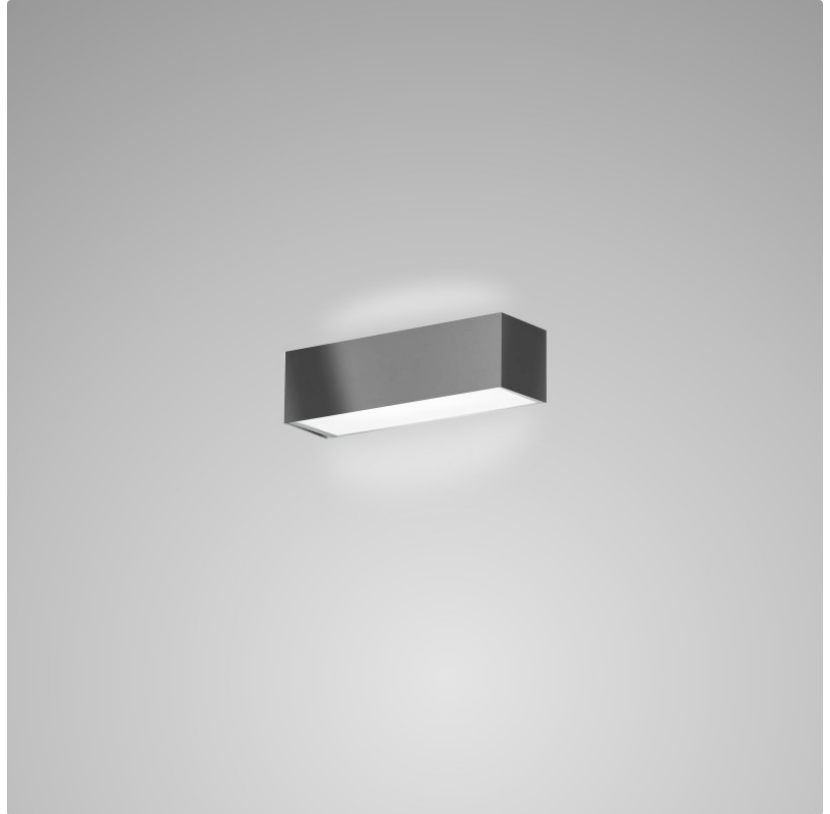

TOY SURFACE

D83281-PSS

GENERAL

Series: Toy _____

Brand: Panzeri _____

Division: Design _____

Mounting Type: Surface _____

Mounting Location: Wall _____

PHYSICAL

Shape: Rectangle _____

Length (mm): 250 _____

Length (in): 9 ¹³/₁₆ _____

Height (mm): 70 _____

Height (in): 2 ³/₄ _____

Extension (mm): 85 _____

Extension (in): 3 ³/₈ _____

Light Distribution: Direct / Indirect _____

Weight (kg): 0.82 _____

Weight (lbs): 1.8 _____

Diffuser: Frost White Glass _____

Fixture Material: Metal _____

ELECTRICAL

Lamp Type: LED _____

Input Wattage (W): 13 _____

Total Output Wattage (W): 12 _____

Driver Included: Yes _____

Driver Location: Integrated _____

Driver Type: Integral LED driver, 700mA (Dimming and 277V options available with remote driver sold separately) _____

LED

Color Temperature (°K): 3000 _____

Max. Delivered Lumen (lm): 938 _____

CRI: >80 CRI _____

OPTICAL

RATINGS AND CERTIFICATIONS

Certified By: CSA Certified to UL and CSA Standards _____

IP rating: IP20 _____