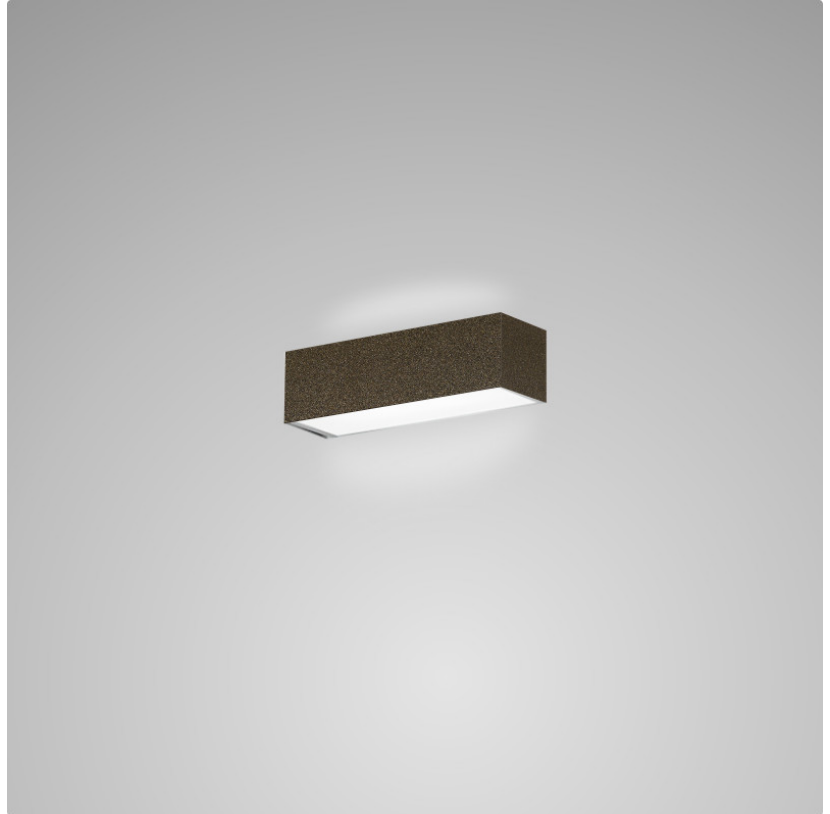

TOY SURFACE

D83285

GENERAL

Series: Toy _____
Brand: Panzeri _____
Division: Design _____
Mounting Type: Surface _____
Mounting Location: Wall _____
Subcategory: Ambient _____

PHYSICAL

Shape: Rectangle _____
Length (mm): 250 _____
Length (in): 9 ⁷/₁₆ _____
Height (mm): 70 _____
Height (in): 2 ³/₄ _____
Extension (mm): 85 _____
Extension (in): 3 ¹/₄ _____
Light Distribution: Direct / Indirect _____
Weight (kg): 0.9 _____
Weight (lbs): 2 _____
Diffuser: Frost White Glass _____
Fixture Material: Metal _____

ELECTRICAL

Number of Lamps: 1 _____
Lamp Type: LED _____
Total Output Wattage (W): 12 _____
Dimming: Non-Dimmable _____
Driver Included: Yes _____
Driver Location: Integrated _____
Driver Type: Constant Current _____
Driver Class: Class 2 _____
Input Voltage (V): 120 _____
Upon Request: (Dimming and 277V options available with remote driver sold separately) _____

LED

Color Temperature (°K): 3000 _____
Nominal Lumen (lm): 2 x 730 _____
CRI: >80 CRI _____

OPTICAL

RATINGS AND CERTIFICATIONS

Certified By: CSA Certified to UL and CSA Standards _____
IP rating: IP40 _____