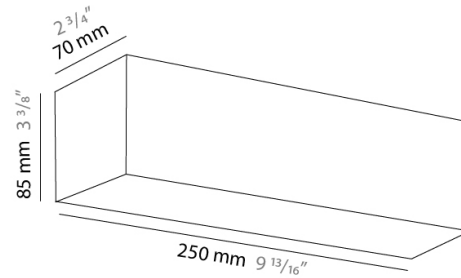

TOY SURFACE

D83281-WHI

GENERAL

Series: Toy _____

Brand: Panzeri _____

Division: Design _____

Mounting Type: Surface _____

Mounting Location: Wall _____

PHYSICAL

Shape: Rectangle _____

Length (mm): 250 _____

Length (in): $9 \frac{13}{16}$ _____

Height (mm): 70 _____

Height (in): $2 \frac{3}{4}$ _____

Extension (mm): 85 _____

Extension (in): $3 \frac{3}{8}$ _____

Light Distribution: Direct / Indirect _____

Weight (kg): 0.82 _____

Weight (lbs): 1.8 _____

Diffuser: Frost White Glass _____

Fixture Material: Metal _____

ELECTRICAL

Lamp Type: LED _____

Input Wattage (W): 13 _____

Total Output Wattage (W): 12 _____

Driver Included: Yes _____

Driver Type: Integral LED driver, 700mA (Dimming and 277V options available with remote driver sold separately) _____

LED

Color Temperature (°K): 3000 _____

Max. Delivered Lumen (lm): 938 _____

Nominal Lumen (lm): 2 x 730lm _____

CRI: >80 CRI _____

OPTICAL

RATINGS AND CERTIFICATIONS

Certified By: CSA Certified to UL and CSA Standards _____

IP rating: IP20 _____