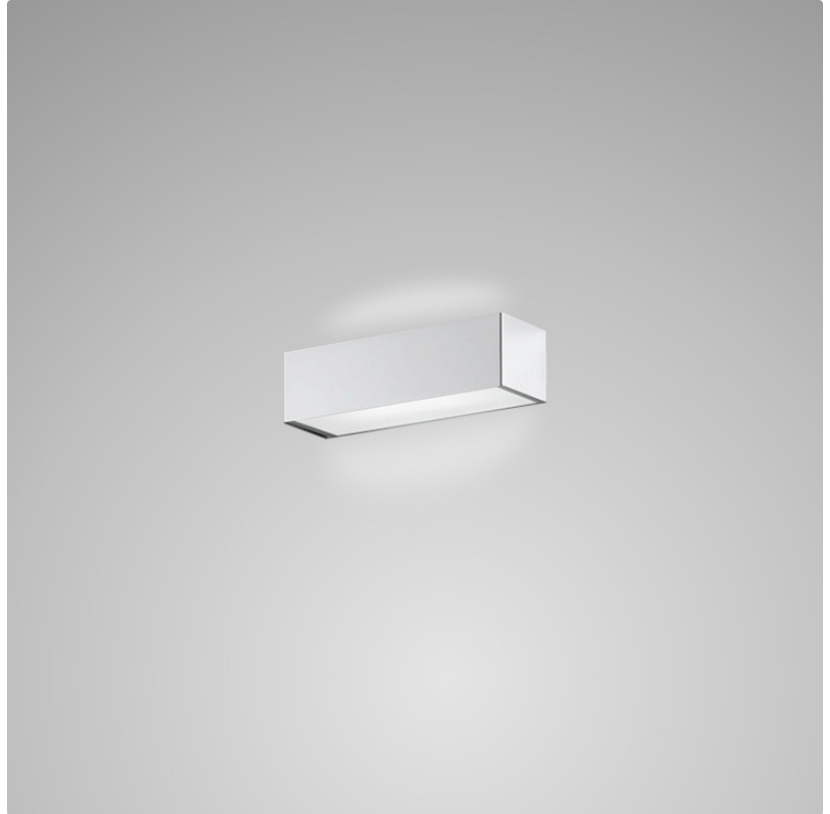

TOY SURFACE

D83139

GENERAL

Series: Toy _____
Brand: Panzeri _____
Division: Design _____
Mounting Type: Surface _____
Mounting Location: Wall _____
Subcategory: Ambient _____

PHYSICAL

Shape: Rectangle _____
Length (mm): 250 _____
Length (in): 9 ⁷/₈ _____
Height (mm): 70 _____
Height (in): 2 ³/₄ _____
Extension (mm): 85 _____
Extension (in): 3 ¹/₄ _____
Light Distribution: Direct / Indirect _____
Weight (kg): 0.9 _____
Weight (lbs): 2 _____
Diffuser: Frost White Glass _____
Fixture Finish: SST _____
Fixture Material: Metal _____

ELECTRICAL

Number of Lamps: 1 _____
Lamp Type: CFL _____
Bulb Included: Bulb Not Included _____
Total Output Wattage (W): 26 _____
Max. Wattage Per Lamp (W): 26 _____
Lamp Base: GX24-q3 _____
Driver Included: Yes _____
Driver Type: Ballast - 120Vac - Non-dimming _____
Input Voltage (V): 120 _____

LED

OPTICAL

RATINGS AND CERTIFICATIONS

Certified By: CSA Certified to UL and CSA Standards _____
IP rating: IP40 _____