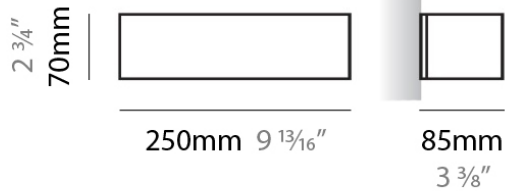

TOY SURFACE

D83138

GENERAL

Series: Toy
Brand: Panzeri
Division: Design
Mounting Type: Surface
Mounting Location: Wall
Subcategory: Ambient

PHYSICAL

Shape: Rectangle
Length (mm): 250
Length (in): 9 7/8
Height (mm): 70
Height (in): 2 3/4
Extension (mm): 85
Extension (in): 3 1/4
Light Distribution: Direct / Indirect
Weight (kg): 0.9
Weight (lbs): 2
Diffuser: Frost White Glass
Fixture Finish: SST
Fixture Material: Metal

ELECTRICAL

Number of Lamps: 1
Lamp Type: CFL
Bulb Included: Bulb Not Included
Total Output Wattage (W): 26
Max. Wattage Per Lamp (W): 26
Lamp Base: GX24-q3
Driver Included: Yes
Driver Type: Ballast - 120Vac - Non-dimming
Input Voltage (V): 120

LED

OPTICAL

RATINGS AND CERTIFICATIONS

Certified By: CSA Certified to UL and CSA Standards
IP rating: IP40