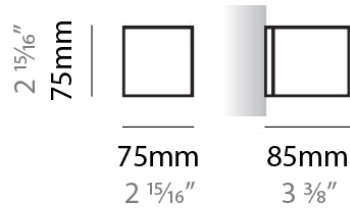

PROJECT	
TYPE	
NOTES	
QUANTITY	
DATE	

TOY SURFACE

D83147-MSS

GENERAL

Series: Toy
Brand: Panzeri
Division: Design
Mounting Type: Surface
Mounting Location: Wall

PHYSICAL

Shape: Square
Length (mm): 75
Length (in): 2 ¹⁵/₁₆
Height (mm): 75
Height (in): 2 ¹⁵/₁₆
Extension (mm): 85
Extension (in): 3 ³/₈
Light Distribution: Direct / Indirect
Weight (kg): 0.6
Weight (lbs): 1
Diffuser: Frost White Glass
Fixture Material: Metal

ELECTRICAL

Number of Lamps: 1
Lamp Type: LED Retrofit / Halogen
Bulb Included: Bulb Not Included
Total Output Wattage (W): 3 / 35
Max. Wattage Per Lamp (W): 3 / 35
Lamp Base: G9
Input Voltage (V): 120

LED

Nominal Lumen (lm): 650

OPTICAL

RATINGS AND CERTIFICATIONS

Certified By: CSA Certified to UL and CSA Standards
IP rating: IP20