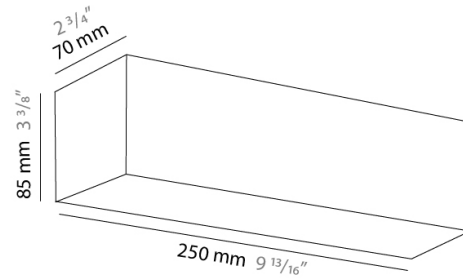

PROJECT
TYPE
NOTES
QUANTITY
DATE

TOY SURFACE

D83281-MSS

GENERAL

Series: Toy
Brand: Panzeri
Division: Design
Mounting Type: Surface
Mounting Location: Wall

PHYSICAL

Shape: Rectangle
Length (mm): 250
Length (in): 9 ¹³/₁₆
Height (mm): 70
Height (in): 2 ³/₄
Extension (mm): 85
Extension (in): 3 ³/₈
Light Distribution: Direct / Indirect
Weight (kg): 0.82
Weight (lbs): 1.8
Diffuser: Frost White Glass
Fixture Material: Metal

ELECTRICAL

Lamp Type: LED
Input Wattage (W): 13
Total Output Wattage (W): 12
Driver Included: Yes
Driver Location: Integrated
Driver Type: Integral LED driver, 700mA (Dimming and 277V options available with remote driver sold separately)

LED

Color Temperature (°K): 3000
Max. Delivered Lumen (lm): 938
CRI: >80 CRI

OPTICAL

RATINGS AND CERTIFICATIONS

Certified By: CSA Certified to UL and CSA Standards
IP rating: IP20