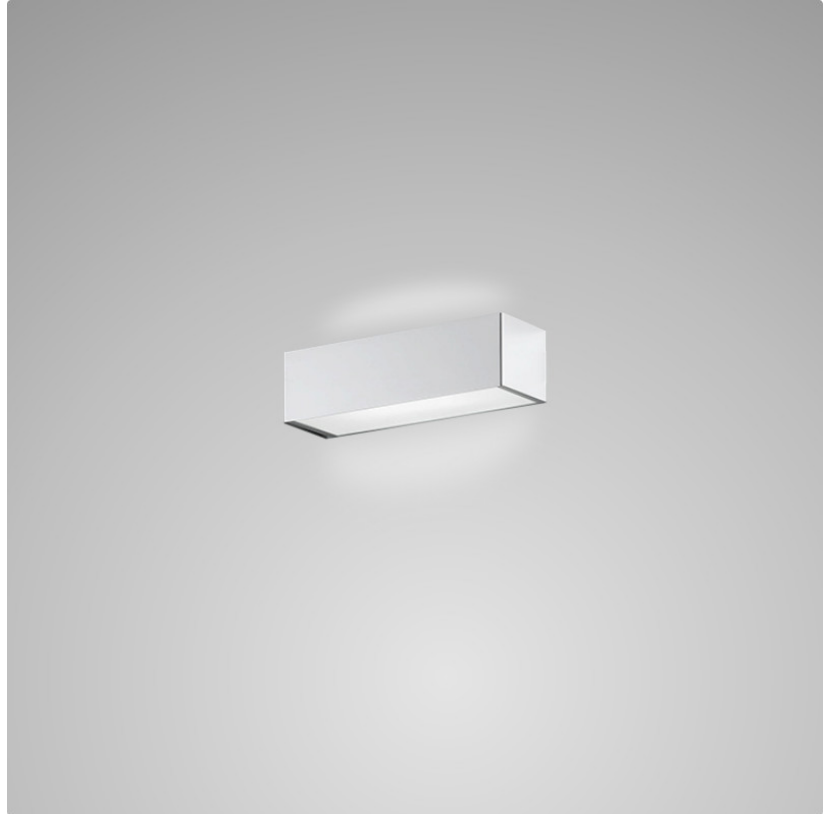

PROJECT
TYPE
NOTES
QUANTITY
DATE

TOY SURFACE

D83281-MSS

GENERAL

Series: Toy
Brand: Panzeri
Division: Design
Mounting Type: Surface
Mounting Location: Wall

PHYSICAL

Shape: Rectangle
Length (mm): 250
Length (in): 9 ¹³/₁₆
Height (mm): 70
Height (in): 2 ³/₄
Extension (mm): 85
Extension (in): 3 ³/₈
Light Distribution: Direct / Indirect
Weight (kg): 0.82
Weight (lbs): 1.8
Diffuser: Frost White Glass
Fixture Material: Metal

ELECTRICAL

Lamp Type: LED
Input Wattage (W): 13
Total Output Wattage (W): 12
Driver Included: Yes
Driver Location: Integrated
Driver Type: Integral LED driver, 700mA (Dimming and 277V options available with remote driver sold separately)

LED

Color Temperature (°K): 3000
Max. Delivered Lumen (lm): 938
CRI: >80 CRI

OPTICAL

RATINGS AND CERTIFICATIONS

Certified By: CSA Certified to UL and CSA Standards
IP rating: IP20