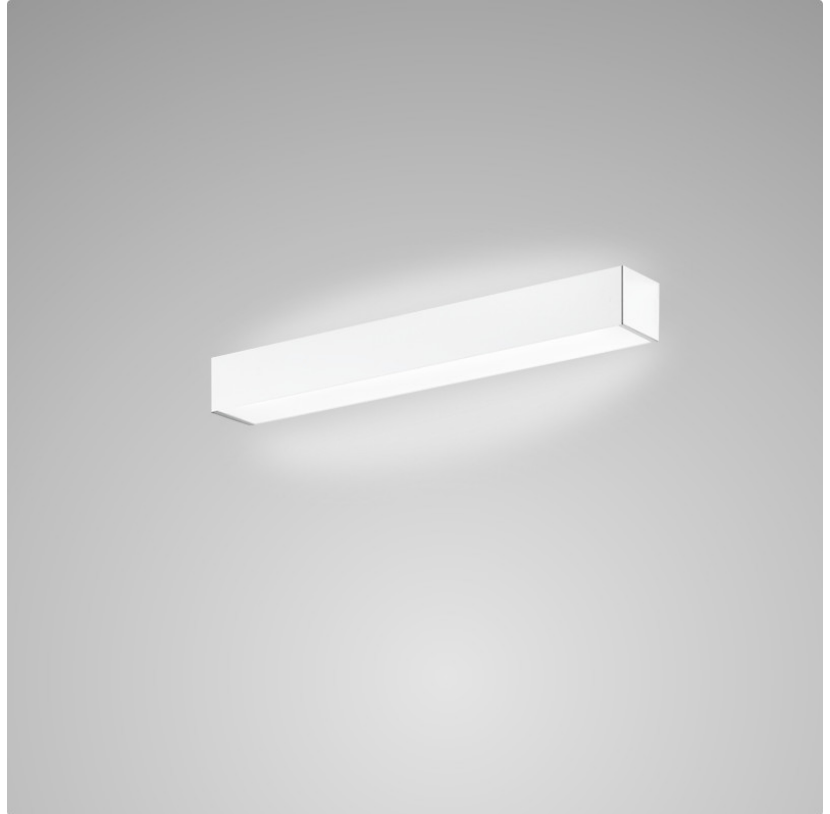

PROJECT	_____
TYPE	_____
NOTES	_____
QUANTITY	_____
DATE	_____

TOY SURFACE

D83140

GENERAL

Series: Toy
Brand: Panzeri
Division: Design
Mounting Type: Surface
Mounting Location: Wall
Subcategory: Ambient

PHYSICAL

Shape: Rectangle
Length (mm): 610
Length (in): 24
Height (mm): 70
Height (in): 2 3/4
Extension (mm): 85
Extension (in): 3 3/8
Light Distribution: Direct / Indirect
Weight (kg): 2.7
Weight (lbs): 6
Diffuser: Frost White Glass
Fixture Finish: WHI
Fixture Material: Metal

ELECTRICAL

Number of Lamps: 1
Lamp Type: LED Retrofit / CFL
Bulb Included: Bulb Not Included
Total Output Wattage (W): 26 / 55
Max. Wattage Per Lamp (W): 26 / 55
Lamp Base: 2GX13
Dimming: Non-Dimmable
Driver Included: Yes
Driver Location: Integrated
Driver Type: Ballast - Universal - Non-dimming
Input Voltage (V): 120 - 277

LED

OPTICAL

RATINGS AND CERTIFICATIONS

Certified By: CSA Certified to UL and CSA Standards
IP rating: IP40