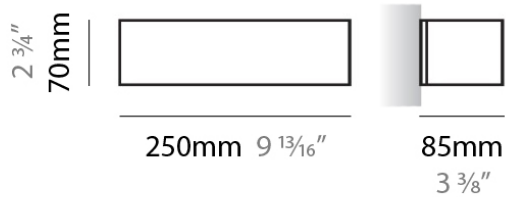

TOY SURFACE

D83285

GENERAL

Series: Toy _____
Brand: Panzeri _____
Division: Design _____
Mounting Type: Surface _____
Mounting Location: Wall _____
Subcategory: Ambient _____

PHYSICAL

Shape: Rectangle _____
Length (mm): 250 _____
Length (in): 9 ⁷/₁₆ _____
Height (mm): 70 _____
Height (in): 2 ³/₄ _____
Extension (mm): 85 _____
Extension (in): 3 ¹/₄ _____
Light Distribution: Direct / Indirect _____
Weight (kg): 0.9 _____
Weight (lbs): 2 _____
Diffuser: Frost White Glass _____
Fixture Material: Metal _____

ELECTRICAL

Number of Lamps: 1 _____
Lamp Type: LED _____
Total Output Wattage (W): 12 _____
Dimming: Non-Dimmable _____
Driver Included: Yes _____
Driver Location: Integrated _____
Driver Type: Constant Current _____
Driver Class: Class 2 _____
Input Voltage (V): 120 _____
Upon Request: (Dimming and 277V options available with remote driver sold separately) _____

LED

Color Temperature (°K): 3000 _____
Nominal Lumen (lm): 2 x 730 _____
CRI: >80 CRI _____

OPTICAL

RATINGS AND CERTIFICATIONS

Certified By: CSA Certified to UL and CSA Standards _____
IP rating: IP40 _____