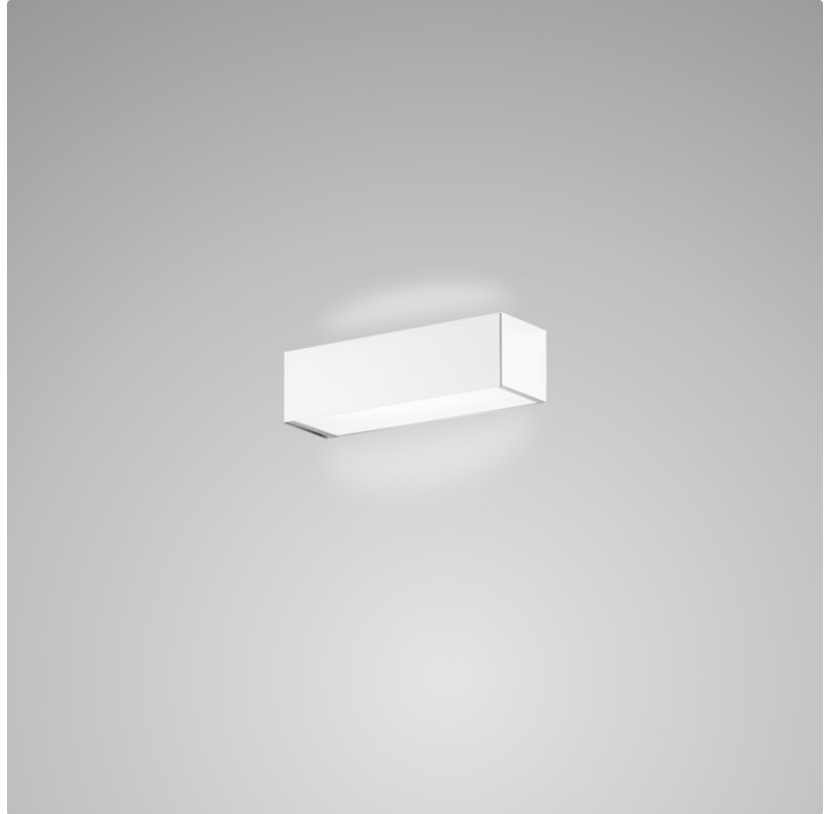

TOY SURFACE

D83281-WHI

GENERAL

Series: Toy _____

Brand: Panzeri _____

Division: Design _____

Mounting Type: Surface _____

Mounting Location: Wall _____

PHYSICAL

Shape: Rectangle _____

Length (mm): 250 _____

Length (in): $9 \frac{13}{16}$ _____

Height (mm): 70 _____

Height (in): $2 \frac{3}{4}$ _____

Extension (mm): 85 _____

Extension (in): $3 \frac{3}{8}$ _____

Light Distribution: Direct / Indirect _____

Weight (kg): 0.82 _____

Weight (lbs): 1.8 _____

Diffuser: Frost White Glass _____

Fixture Material: Metal _____

ELECTRICAL

Lamp Type: LED _____

Input Wattage (W): 13 _____

Total Output Wattage (W): 12 _____

Driver Included: Yes _____

Driver Type: Integral LED driver, 700mA (Dimming and 277V options available with remote driver sold separately) _____

LED

Color Temperature (°K): 3000 _____

Max. Delivered Lumen (lm): 938 _____

Nominal Lumen (lm): 2 x 730lm _____

CRI: >80 CRI _____

OPTICAL

RATINGS AND CERTIFICATIONS

Certified By: CSA Certified to UL and CSA Standards _____

IP rating: IP20 _____