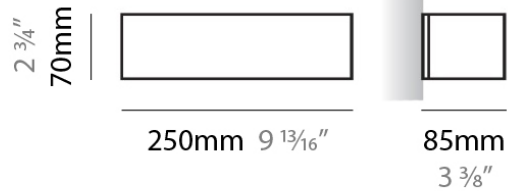

TOY SURFACE

D83139

GENERAL

Series: Toy _____
Brand: Panzeri _____
Division: Design _____
Mounting Type: Surface _____
Mounting Location: Wall _____
Subcategory: Ambient _____

PHYSICAL

Shape: Rectangle _____
Length (mm): 250 _____
Length (in): 9 ⁷/₈ _____
Height (mm): 70 _____
Height (in): 2 ³/₄ _____
Extension (mm): 85 _____
Extension (in): 3 ¹/₄ _____
Light Distribution: Direct / Indirect _____
Weight (kg): 0.9 _____
Weight (lbs): 2 _____
Diffuser: Frost White Glass _____
Fixture Finish: SST _____
Fixture Material: Metal _____

ELECTRICAL

Number of Lamps: 1 _____
Lamp Type: CFL _____
Bulb Included: Bulb Not Included _____
Total Output Wattage (W): 26 _____
Max. Wattage Per Lamp (W): 26 _____
Lamp Base: GX24-q3 _____
Driver Included: Yes _____
Driver Type: Ballast - 120Vac - Non-dimming _____
Input Voltage (V): 120 _____

LED

OPTICAL

RATINGS AND CERTIFICATIONS

Certified By: CSA Certified to UL and CSA Standards _____
IP rating: IP40 _____