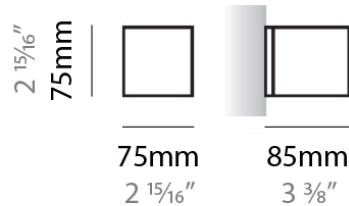

PROJECT
TYPE
NOTES
QUANTITY
DATE

TOY SURFACE

D83147-WHI

GENERAL

Series: Toy
Brand: Panzeri
Division: Design
Mounting Type: Surface
Mounting Location: Wall

PHYSICAL

Shape: Square
Length (mm): 75
Length (in): 2 ¹⁵/₁₆
Height (mm): 75
Height (in): 2 ¹⁵/₁₆
Extension (mm): 85
Extension (in): 3 ³/₈
Light Distribution: Direct / Indirect
Weight (kg): 0.6
Weight (lbs): 1
Diffuser: Frost White Glass
Fixture Material: Metal

ELECTRICAL

Number of Lamps: 1
Lamp Type: LED Retrofit / Halogen
Bulb Included: Bulb Not Included
Total Output Wattage (W): 3 / 35
Max. Wattage Per Lamp (W): 3 / 35
Lamp Base: G9
Input Voltage (V): 120

LED

OPTICAL

RATINGS AND CERTIFICATIONS

Certified By: CSA Certified to UL and CSA Standards
IP rating: IP20