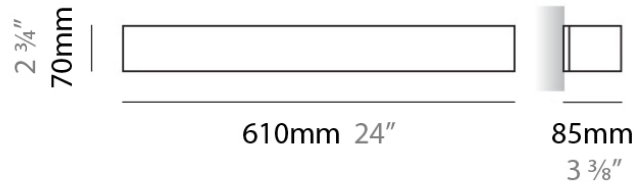

TOY SURFACE

D83286-PSS

GENERAL

Series: Toy _____
Brand: Panzeri _____
Division: Design _____
Mounting Type: Surface _____
Mounting Location: Wall _____

PHYSICAL

Shape: Rectangle _____
Length (mm): 610 _____
Length (in): 24 _____
Height (mm): 70 _____
Height (in): 2 3/4 _____
Extension (mm): 85 _____
Extension (in): 3 3/8 _____
Light Distribution: Direct / Indirect _____
Weight (kg): 1.8 _____
Weight (lbs): 4 _____
Diffuser: Frost White Glass _____
Fixture Material: Metal _____

ELECTRICAL

Lamp Type: LED _____
Input Wattage (W): 35 _____
Driver Included: Yes _____
Driver Type: Integral LED driver, 500mA (Dimming and 277V options available with remote driver sold separately) _____

LED

Color Temperature (°K): 3000 _____
Max. Delivered Lumen (lm): 2814 _____
CRI: >80 CRI _____

OPTICAL

RATINGS AND CERTIFICATIONS

Certified By: CSA Certified to UL and CSA Standards _____
IP rating: IP20 _____